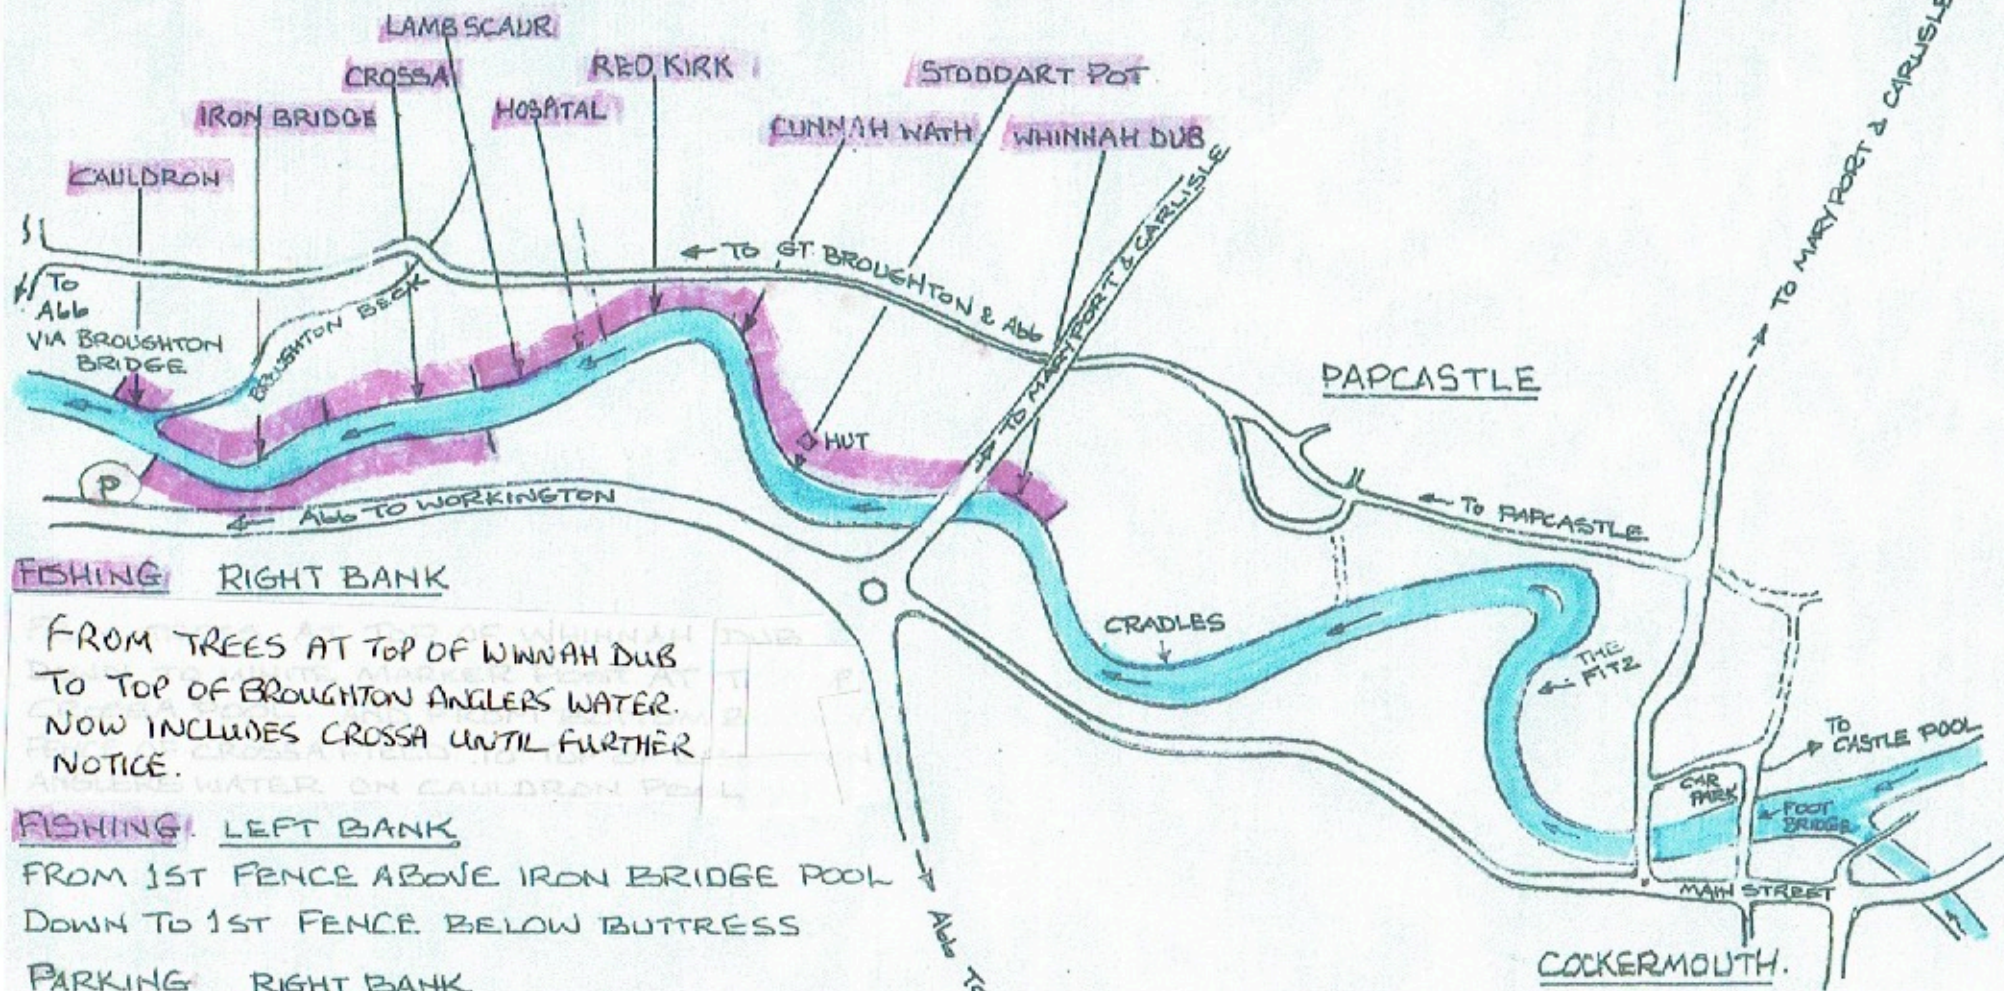

# RIVER DERWENT (BELOW COCKERMOUTH)

### FISHING RIGHT BANK

FROM TREES AT TOP OF WHINNAH DUB  
TO TOP OF BROUGHTON ANGLERS WATER.  
NOW INCLUDES CROSSA UNTIL FURTHER  
NOTICE.

### FISHING LEFT BANK

FROM 1ST FENCE ABOVE IRON BRIDGE POOL  
DOWN TO 1ST FENCE BELOW BUTTRESS

### PARKING LEFT BANK

GRASS VERGE ON A66 OPPOSITE IRON BRIDGE PM

PLEASE CLOSE ALL GATES.

CARS PARKED AT OWNERS OWN RISK

PLEASE LEAVE NO LITTER